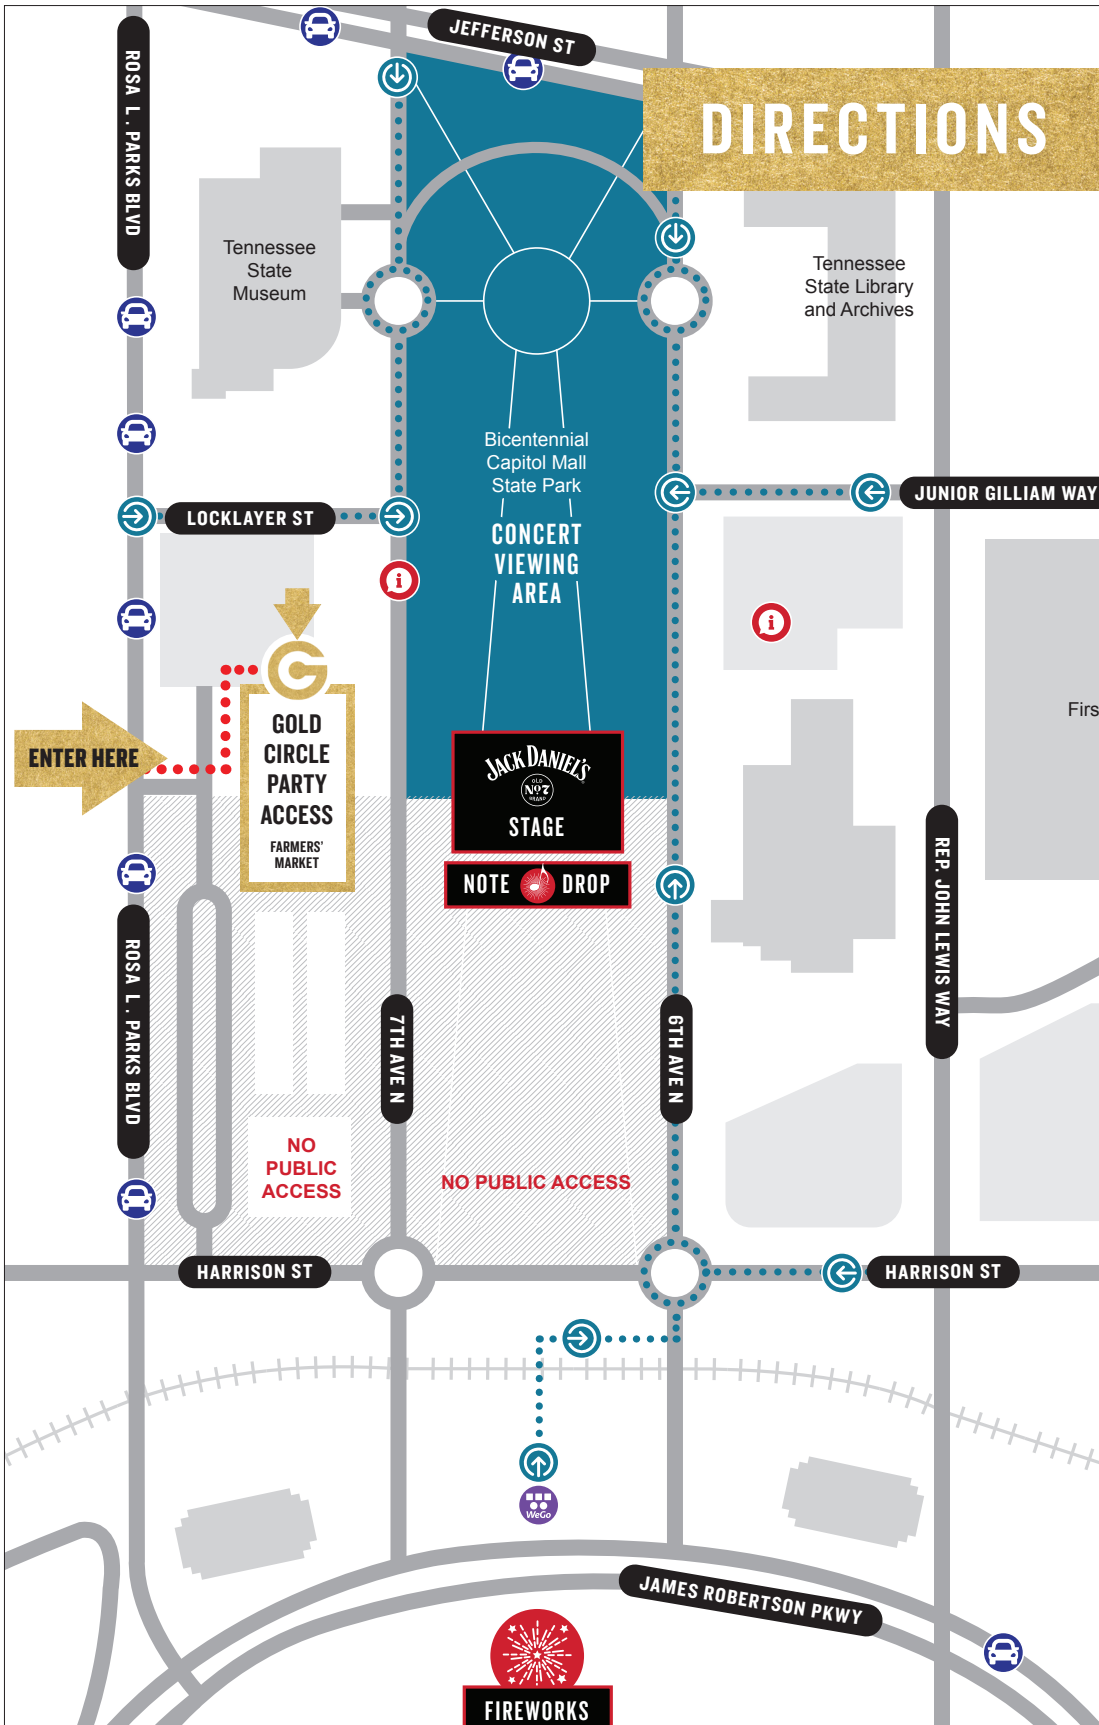

GOLD CIRCLE PARTY

NASHVILLE NEW YEAR'S EVE

LOCATED INSIDE THE
NASHVILLE FARMERS' MARKET

900 ROSA L PARKS BLVD,
NASHVILLE, TN 37208

The party entrance for Gold Circle is located on the North Side of the Farmers' Market, closest to the Tennessee State Museum. Go to the main entrance for the Farmers' Market, just off Rosa L. Parks Blvd, and then look for the branded air balloon marked Gold Circle Party lighting the way to the Gold Circle entrance.

PUBLIC EVENT GATES
open 5:00 PM

GOLD CIRCLE PARTY
opens 5:30 PM

-  Information
-  Taxi & Ride Share Drop-Off/Pick-Up
-  WeGo Bus Line
-  Entrance Gates
-  Pedestrian Access to Event
-  Gold Circle Entrance

DIRECTIONS

GOLD CIRCLE PARTY INFO:

VISITMUSICCITY.COM/GOLDCIRCLE