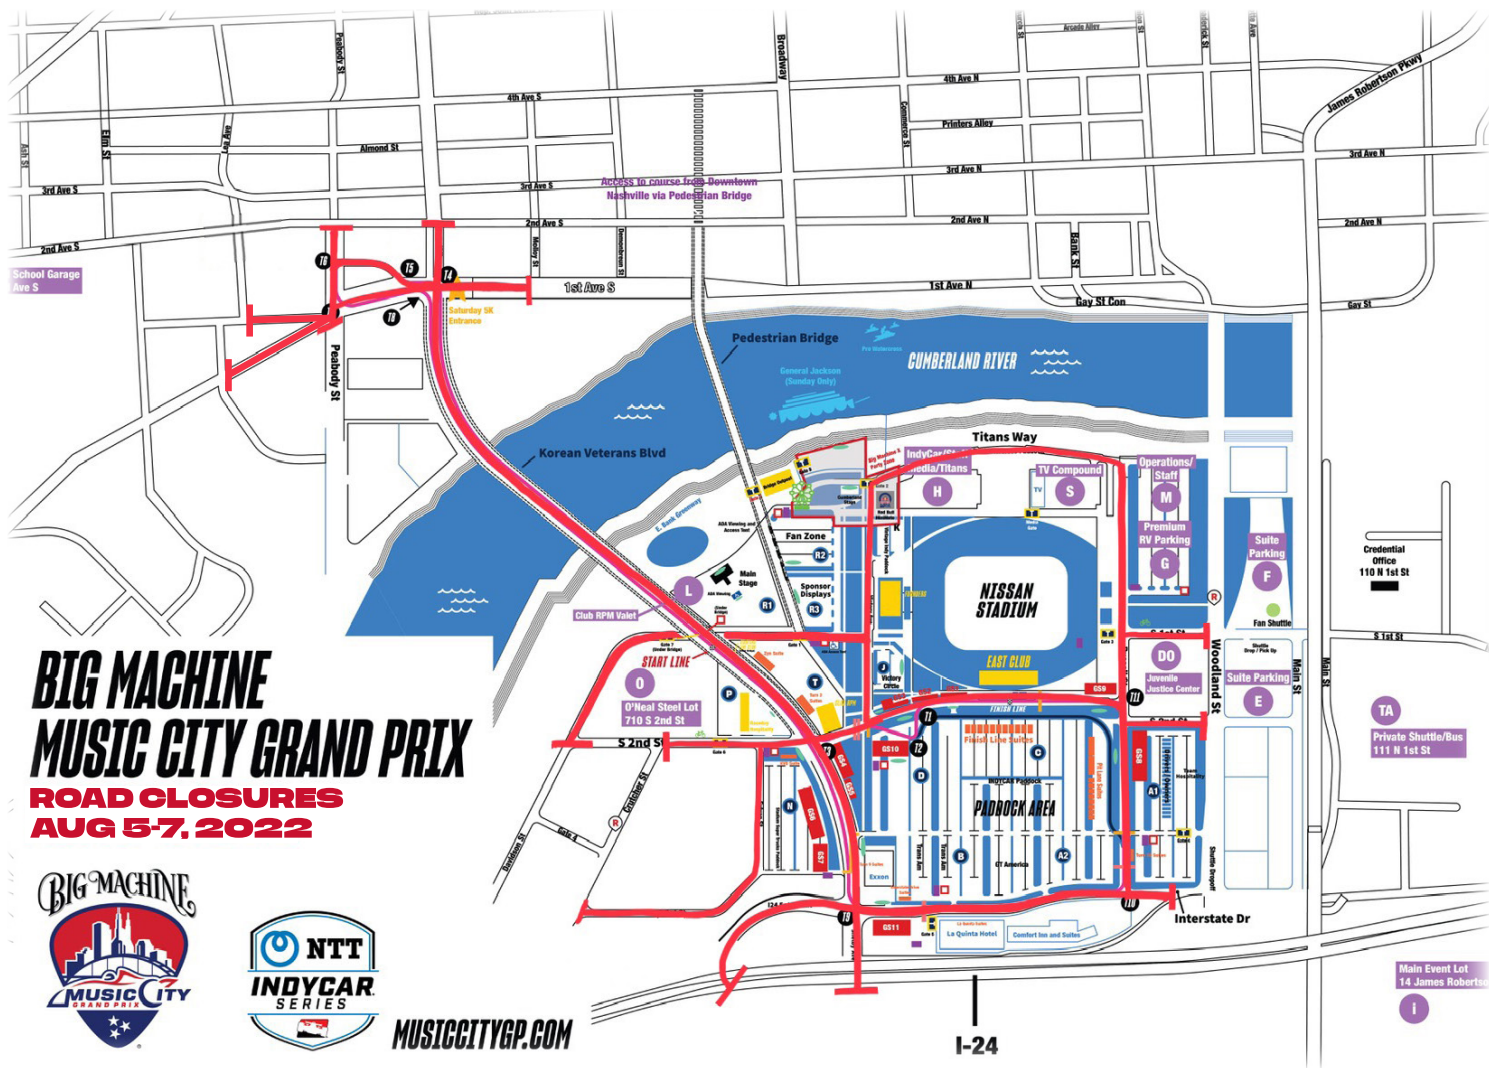

ROAD CLOSURE NOTICE

BE INFORMED. PLAN AHEAD.

COMMUNITY BULLETIN

BIG MACHINE MUSIC CITY GRAND PRIX—EVENT INFO

The NTT INDYCAR SERIES is coming to Nashville once again with the second annual **Big Machine Music City Grand Prix**. On August 5–7, 2022, the streets of downtown will come alive with the sounds of music, food, and racing, all spun into an experience you just have to be there to feel.

EFFECTIVE: SUNDAY 7/31, 8AM—TUESDAY 8/9, 6PM

MUSICCITYGP.COM

ROAD CLOSURES

**BIG MACHINE
MUSIC CITY GRAND PRIX**
ROAD CLOSURES
AUG 5-7, 2022

MUSICCITYGP.COM

I-24

BIG MACHINE MUSIC CITY GRAND PRIX ROAD CLOSURE PLAN

Start Date	Day	Start Time	Road Name	From	To	Open Date	Re-Open Time
31 Jul	Sun	8:00AM	S. 2nd St.	Russell	Victory	8 Aug	6:00AM
1 Aug	Mon	8:00AM	S. 2nd St.	Woodland	Victory	9 Aug	6:00PM
1 Aug	Mon	8:00AM	Victory	S. 1st St.	Titans Way	9 Aug	6:00PM
1 Aug	Mon	8:00AM	Titans Way	Victory	Russell St.	9 Aug	6:00PM
1 Aug	Mon	8:00AM	Russell St.	Titans Way	Interstate Dr.	9 Aug	6:00PM
1 Aug	Mon	8:00AM	S. 1st St.	Russell	Woodland	9 Aug	6:00PM
3 Aug	Wed	8:00AM	S. 2nd St.	Victory	Shelby St.	9 Aug	6:00PM
3 Aug	Wed	8:00AM	S. 2nd St.	Shelby St.	Crutcher	8 Aug	6:00AM
3 Aug	Wed	8:00AM	Sylvan	S. 2nd St.	S. 3rd St.	8 Aug	6:00AM
3 Aug	Wed	8:00AM	S. 3rd St.	Sylvan	Crutcher	8 Aug	6:00AM
3 Aug	Wed	8:00AM	S. 1st St./Davidson	Victory	S. 2nd St.	8 Aug	6:00AM
3 Aug	Wed	8:00AM	Victory	S. 2nd St.	S. 1st St.	8 Aug	6:00AM
3 Aug	Wed	8:00PM	Interstate Dr.	Woodland	Shelby St.	8 Aug	6:00AM
3 Aug	Wed	8:00PM	KVB/Shelby*	S. 4th St.	2nd Ave. S.	8 Aug	6:00AM
3 Aug	Wed	8:00PM	1st Ave. S.	Molloy	Hermitage	8 Aug	6:00AM
3 Aug	Wed	8:00PM	Hermitage*	KVB	Peabody	8 Aug	6:00AM
3 Aug	Wed	8:00PM	Hermitage	Peabody	Lea	8 Aug	6:00AM
3 Aug	Wed	8:00PM	Peabody	Hermitage	2nd Ave. S.	8 Aug	6:00AM
3 Aug	Wed	8:00PM	1st Ave. S.	Hermitage	Peabody	8 Aug	6:00AM
3 Aug	Wed	8:00PM	Rutledge	Peabody	Lea	8 Aug	6:00AM
3 Aug	Wed	8:00PM	I-24 Southbound— Shelby St. Exit			8 Aug	6:00AM