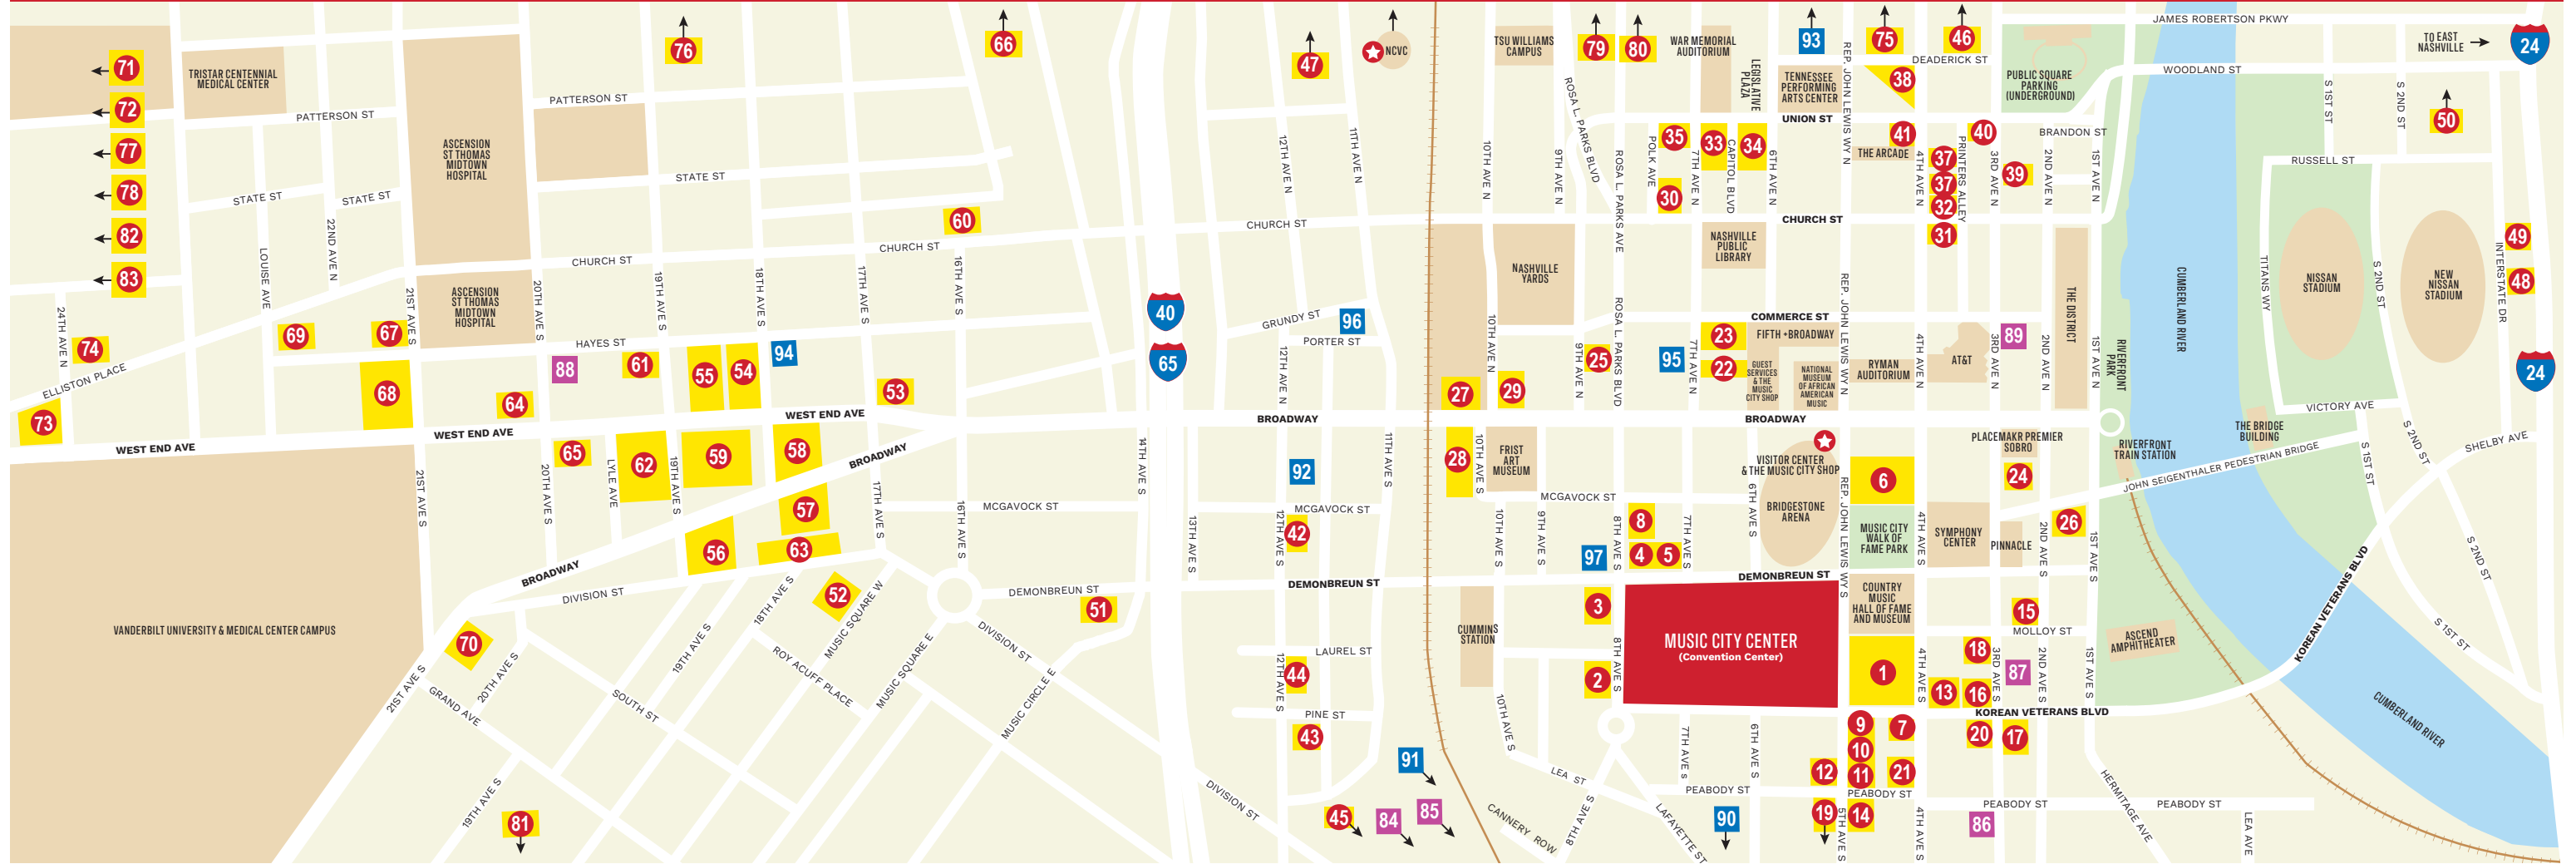

NASHVILLE HOTEL MAP: DOWNTOWN/ MIDTOWN (PROXIMITY TO MUSIC CITY CENTER)

DOWNTOWN HOTELS

| | DISTANCE TO MCC | # ROOMS |
|---|-----------------|---------|
| 1. Omni Nashville Hotel | adjacent | 800 |
| 2. Westin | adjacent | 456 |
| 3. JW Marriott | adjacent | 533 |
| 4. 1 Hotel | adjacent | 215 |
| 5. Embassy Suites Nashville Downtown | adjacent | 506 |
| 6. Hilton Nashville Downtown | 1 block | 330 |
| 7. The Joseph Luxury Collection | 1 block | 297 |
| 8. Cambria Hotel Nashville Downtown | 1 block | 255 |
| 9. AC Hotel Nashville Downtown | 1 block | 209 |
| 10. Residence Inn Nashville Downtown/Convention Center | 1 block | 136 |
| 11. SpringHill Suites Nashville Downtown/Convention Center | 1 block | 125 |
| 12. Margaritaville Hotel | 1 block | 165 |
| 13. Hampton Inn & Suites Nashville Downtown | 1 block | 207 |
| 14. Home2 Suites and Tru by Hilton Nashville Downtown Convention Center | 1 blocks | 237 |
| 15. Hyatt Centric Downtown Nashville | 2 blocks | 252 |
| 16. Drury Plaza Hotel Nashville Downtown | 2 blocks | 389 |
| 17. Bode Nashville | 2 blocks | 69 |
| 18. Hyatt Place Nashville Downtown | 2 blocks | 255 |
| 19. Holiday Inn & Suites Nashville Downtown Broadway | 2 blocks | 217 |