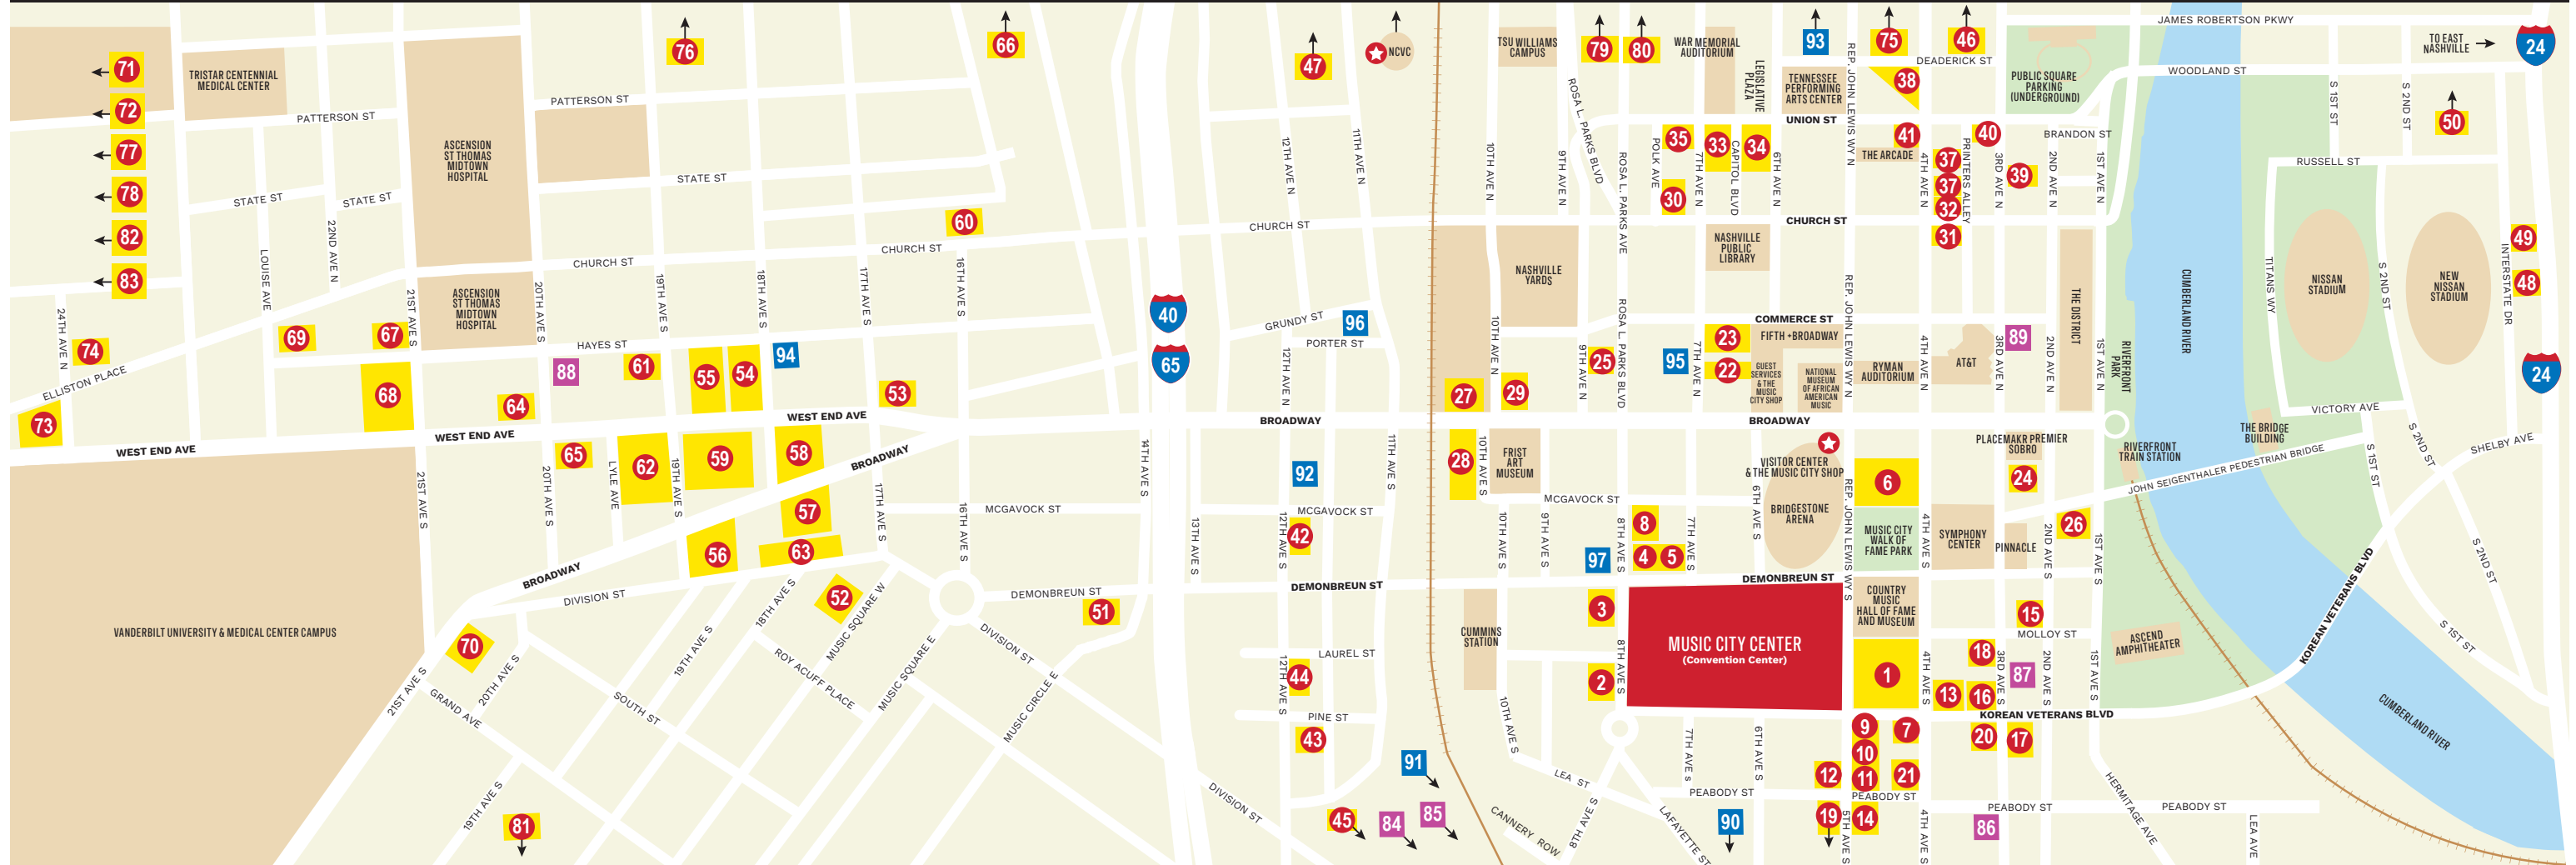

NASHVILLE HOTEL PIPELINE MAP: DOWNTOWN/ MIDTOWN (PROXIMITY TO MUSIC CITY CENTER)

61. Hayes Street Hotel	1.2 miles	105
62. Courtyard by Marriott Vanderbilt/West End	1.2 miles	226
63. Home2 Suites Nashville Vanderbilt	1.2 miles	119
64. Graduate Hotel Nashville	1.3 miles	205
65. Hampton Inn Vanderbilt	1.5 miles	169
66. TownePlace Suites Nashville Midtown	1.5 miles	193
67. Hyatt House Nashville at Vanderbilt	1.6 miles	201
68. Loews Vanderbilt Hotel	1.6 miles	339
69. Holiday Inn Express West End	1.7 miles	184
70. Kimpton Aertson Hotel	1.7 miles	180
71. Nashville Marriott at Vanderbilt University	2 miles	315
72. Holiday Inn Vanderbilt	2 miles	297
73. Homewood Suites Nashville Vanderbilt	2 miles	192
74. Hampton Inn & Suites Nashville-Vanderbilt-Elliston Place	2.1 miles	157
75. Residence Inn MetroCenter	2.3 miles	115
76. Staybridge Suites Nashville-Midtown	2.3 miles	164
77. Fairfield Inn & Suites Nashville West End Vanderbilt	2.3 miles	155
78. Home2 Suites by Hilton Nashville MetroCenter	2.5 miles	105
79. Millennium Maxwell House Hotel Nashville	2.6 miles	287
80. Element Nashville West End	2.7 miles	175
81. Moxy Vanderbilt Nashville at Hillsboro Village	2.8 miles	130
82. Hilton Garden Inn Nashville West End Avenue	2.9 miles	103
83. Home2 Suites Nashville West End Avenue	2.9 miles	69

Total Midtown Rooms 6,221
Total Downtown + Midtown Rooms 18,954

HOTELS UNDER CONSTRUCTION

	OPENING DATE	DISTANCE TO MCC	# ROOMS
84. Canopy by Hilton Downtown The Gulch	May 2025	0.8 miles	181
85. Homewood Suites by Hilton Nashville Downtown The Gulch	May 2025	0.8 miles	152
86. The Printing House (Tapestry Collection by Hilton)	June 2025	2 blocks	187
87. Motto by Hilton Nashville Downtown	Dec 2025	2 blocks	225
88. Tempo By Hilton Nashville Midtown	Dec 2025	1.4 miles	161
89. Songteller Hotel	Mar 2026	5 blocks	250

Total Rooms Under Construction

1,156

FUTURE HOTEL DEVELOPMENT

	OPENING DATE	DISTANCE TO MCC	# ROOMS
90. Tribute Portfolio Hotel Nashville SoBro	Sept 2026	1 block	237
91. Pendry Nashville Hotel & Residences	Apr 2027	3 blocks	180
92. CitizenM Nashville	May 2027	1.1 miles	268
93. Moxy Nashville Downtown Capitol District	May 2027	1.7 miles	185
94. Voce Hotel & Residences	May 2027	1.2 miles	116
95. Nashville Marriott Downtown	July 2027	3 blocks	442
96. The Edition Nashville Downtown	Mar 2028	0.7 miles	260
97. Autograph Collection Nashville Downtown	Feb 2029	adjacent	789

Total Future Hotel Rooms

2,477

Total Hotel Rooms (Including Pipeline)

22,587