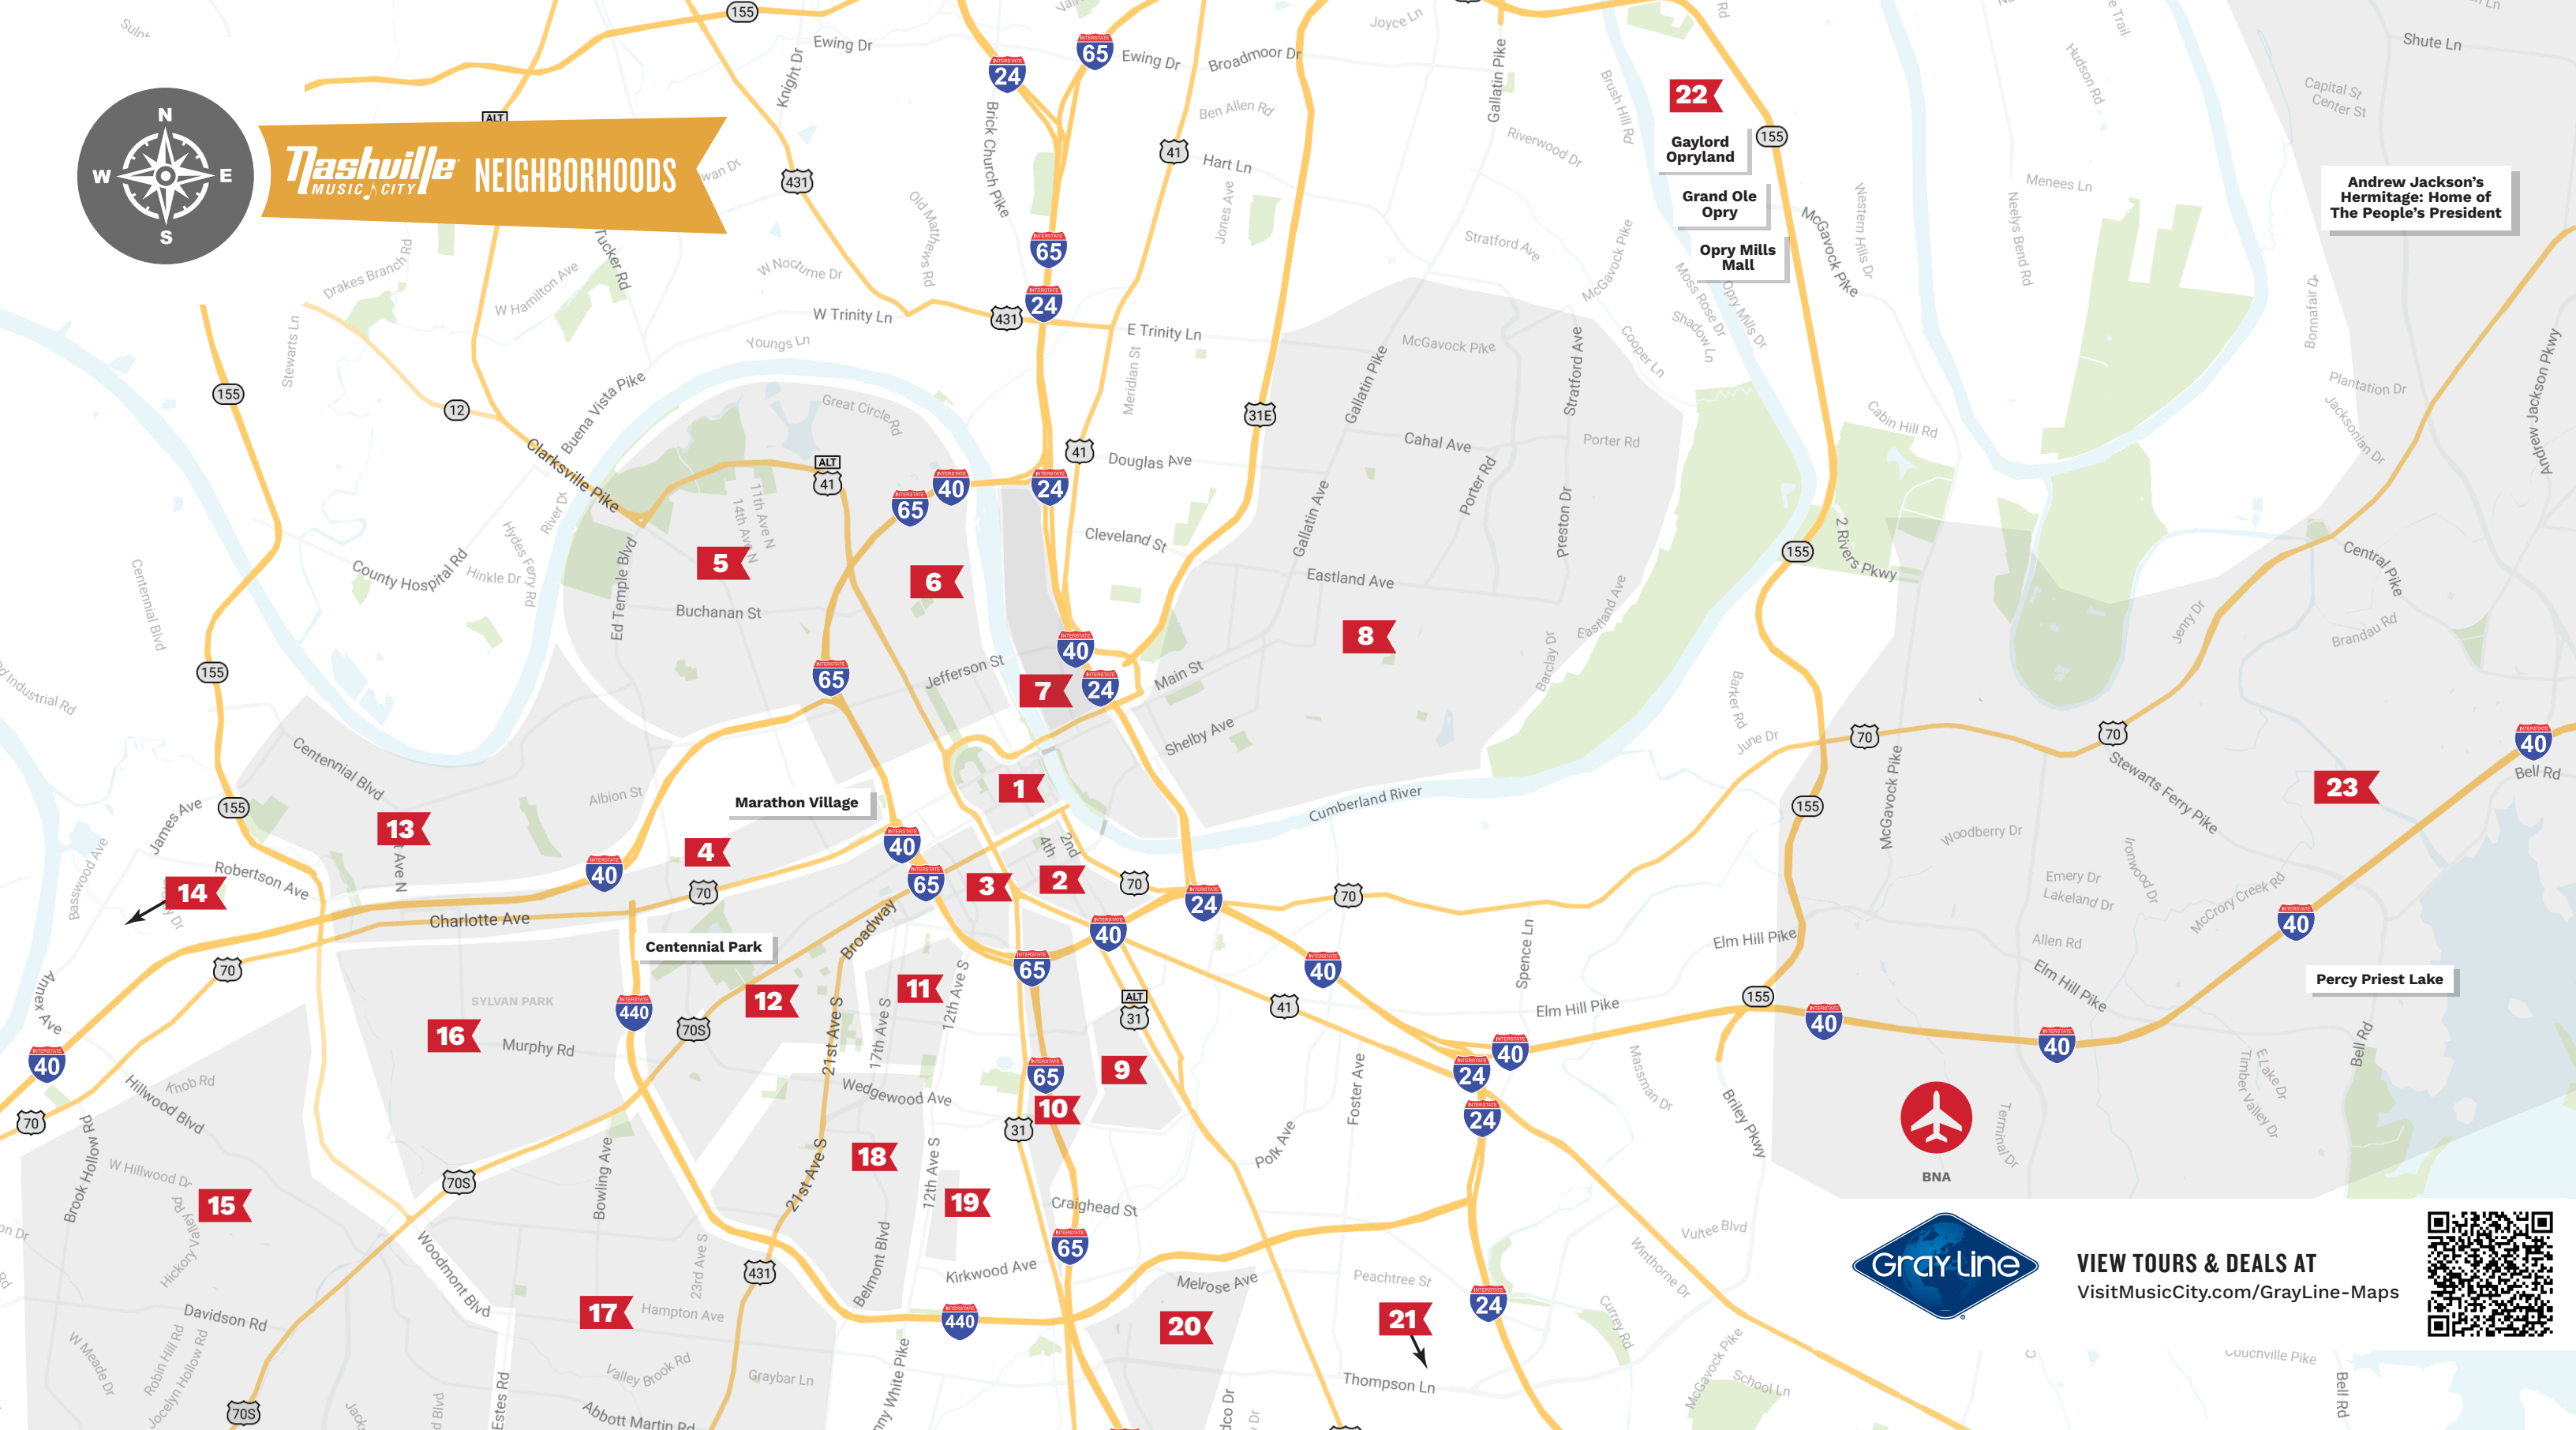

Nashville NEIGHBORHOODS

Andrew Jackson's Hermitage: Home of The People's President

22
Gaylord Opryland
Grand Ole Opry
Opry Mills Mall

5

6

8

7

1

2 - SOBRO

3 - THE GULCH

4 - CHARLOTTE CORRIDOR

5 - NORTH NASHVILLE

6 - GERMANTOWN

7 - EAST BANK

8 - EAST NASHVILLE

9 - WEDGEWOOD/HOUSTON

10 - MELROSE

11 - MUSIC ROW/DEMONBREUN

12 - MIDTOWN

13 - THE NATIONS

14 - BELLEVUE

15 - WEST NASHVILLE

16 - SYLVAN PARK

17 - GREEN HILLS

18 - BELMONT/HILLSBORO

19 - 12 SOUTH

20 - BERRY HILL

21 - ANTIOCH

22 - OPRYLAND/ MUSIC VALLEY

23 - DONELSON/HERMITAGE